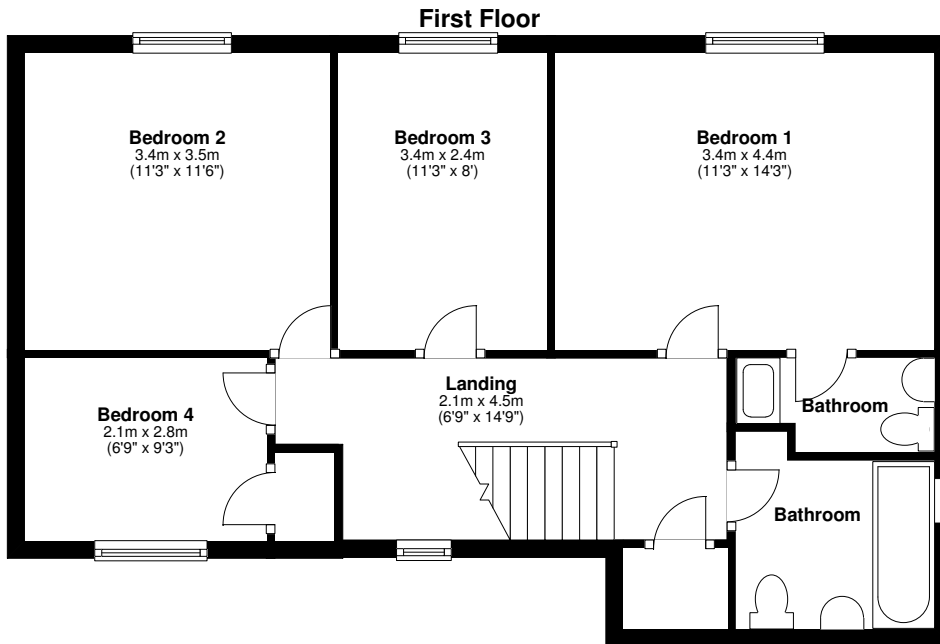

# 20 Geffers Ride, Ascot, Berkshire, SL5 7JY.

**Approximate ground floor area: 65m<sup>2</sup> 695ft<sup>2</sup>**  
**Approximate first floor area: 61m<sup>2</sup> 652ft<sup>2</sup>**  
**Total approximate area: 126m<sup>2</sup> 1347ft<sup>2</sup>**

This floorplan is for guidance, not drawn to scale. Measurements are to the nearest 0.1m. All dimensions should be checked before making any decisions based upon them. Measurements are taken through cupboards/wardrobes to the wall if possible.