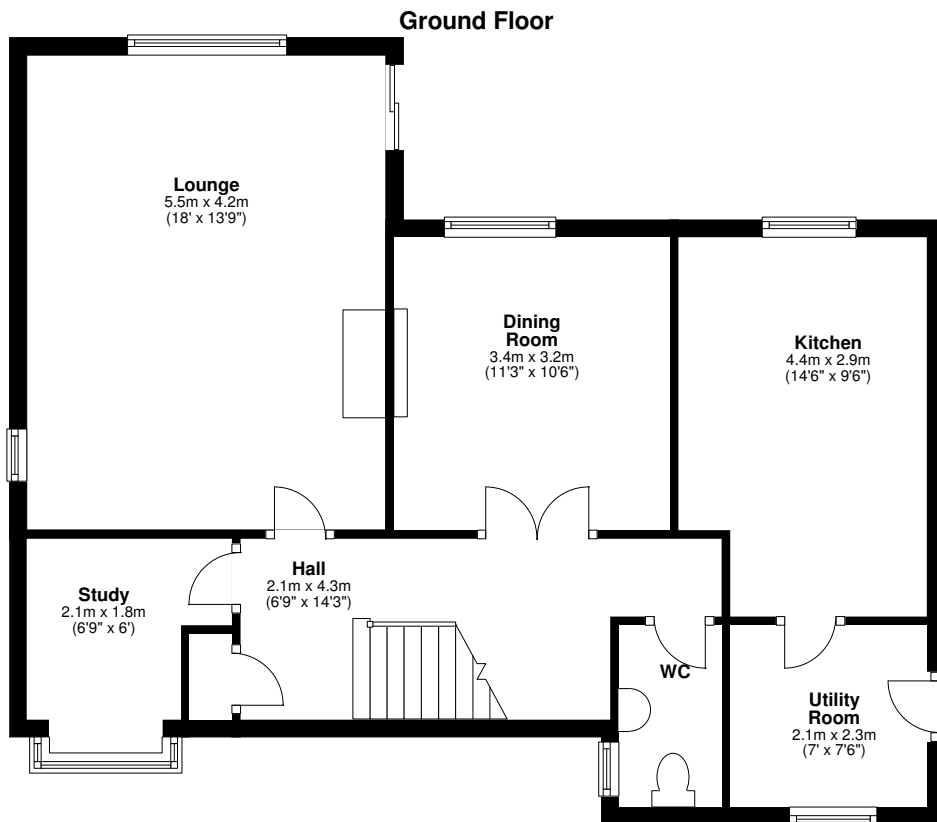

# 20 Geffers Ride, Ascot, Berkshire, SL5 7JY.

**Approximate ground floor area: 65m<sup>2</sup> 695ft<sup>2</sup>**  
**Approximate first floor area: 61m<sup>2</sup> 652ft<sup>2</sup>**  
**Total approximate area: 126m<sup>2</sup> 1347ft<sup>2</sup>**

This floorplan is for guidance, not drawn to scale. Measurements are to the nearest 0.1m. All dimensions should be checked before making any decisions based upon them. Measurements are taken through cupboards/wardrobes to the wall if possible.