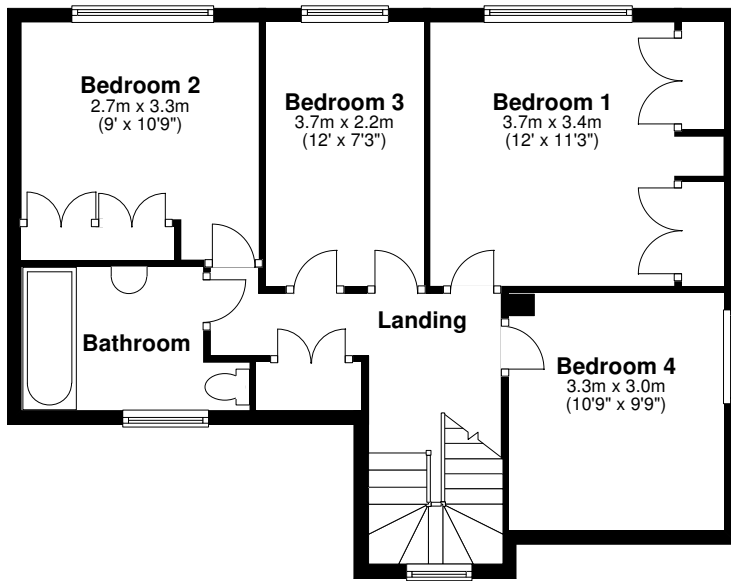

First Floor

Ground floor area = 90.0sqm 963sqft
 First floor area = 53.0sqm 567sqft
 Total floor area = 143.0sqm 1,530sqft

Carr's Lettings
www.carrslettings.com

This floorplan is for guidance, not drawn to scale.
 Measurements are to the nearest 0.1m.
 All dimensions should be checked before making any
 decisions based upon them.

Ground Floor

CM DESIGN © 2009-11-08

**Ref 848, Heather Drive, Sunningdale,
 Berkshire, SL5 0HR.**