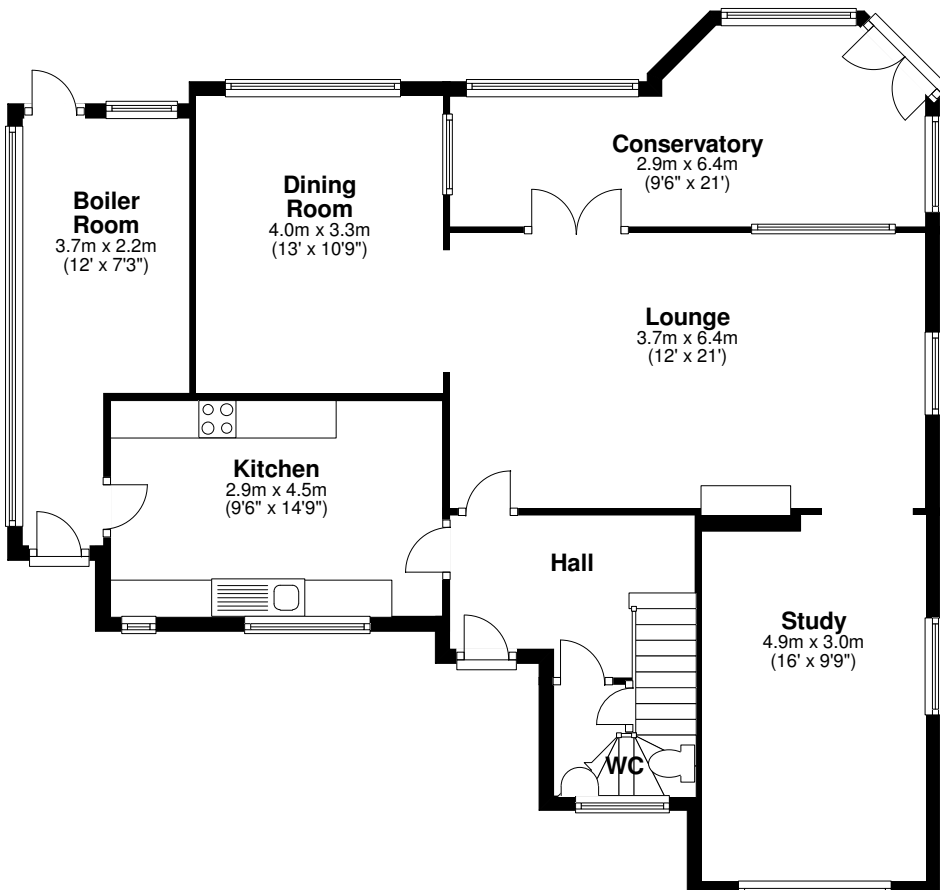

First Floor

Ground floor area = 90.0sqm 963sqft
 First floor area = 53.0sqm 567sqft
 Total floor area = 143.0sqm 1,530sqft

Carr's Lettings
www.carrslettings.com

This floorplan is for guidance, not drawn to scale.
 Measurements are to the nearest 0.1m.
 All dimensions should be checked before making any
 decisions based upon them.

Ground Floor

CM DESIGN © 2009-11-08

**Ref 848, Heather Drive, Sunningdale,
 Berkshire, SL5 0HR.**