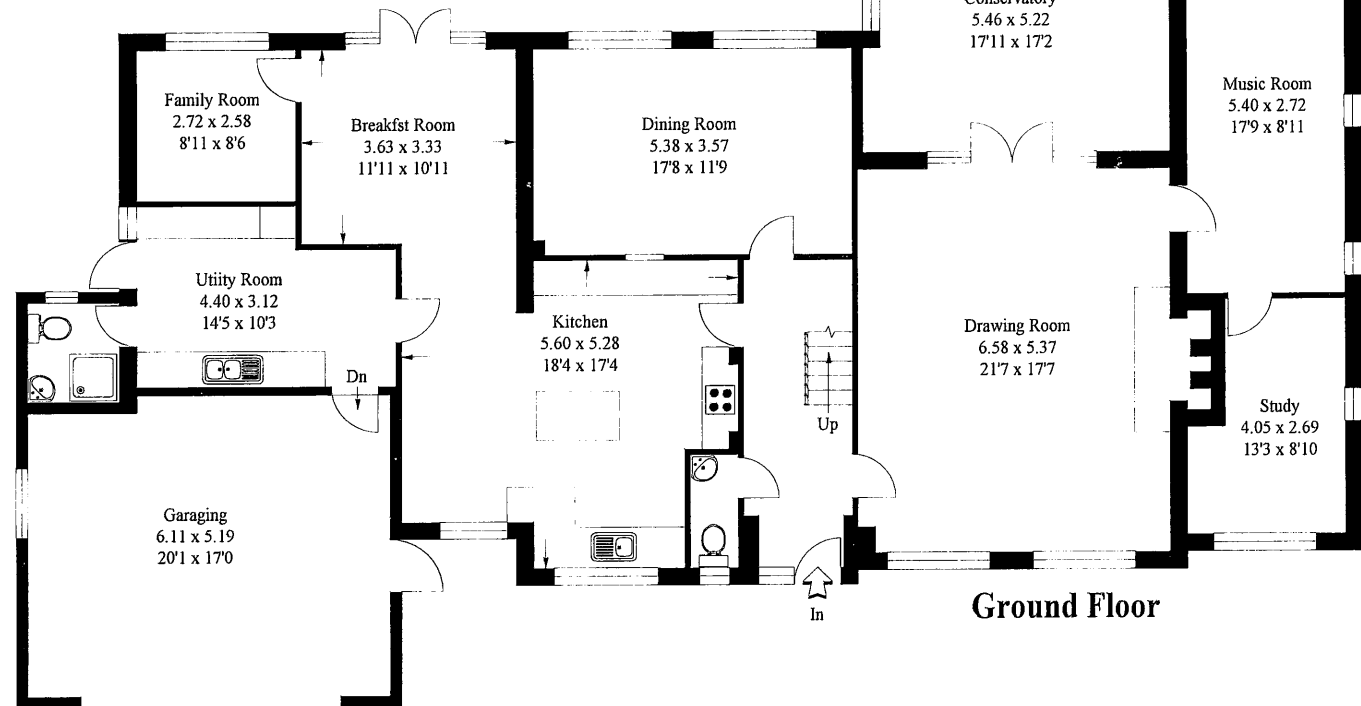

First Floor

Approximate Gross Internal Floor Area :-

Ground Floor	2340 sq ft
First Floor	1492 sq ft
Total	3832 sq ft

Ground Floor

© FLOOR PLANS
 01483 755510 Ref A1644/EK
 Disclaimer:
 This plan is for layout guidance only.
 Not drawn to scale, unless stated.
 Measured & drawn to the nearest
 decimetre.
 Whilst every care is taken in the
 preparation of this plan, please
 check all dimensions & shapes
 before making any decisions
 reliant upon them.