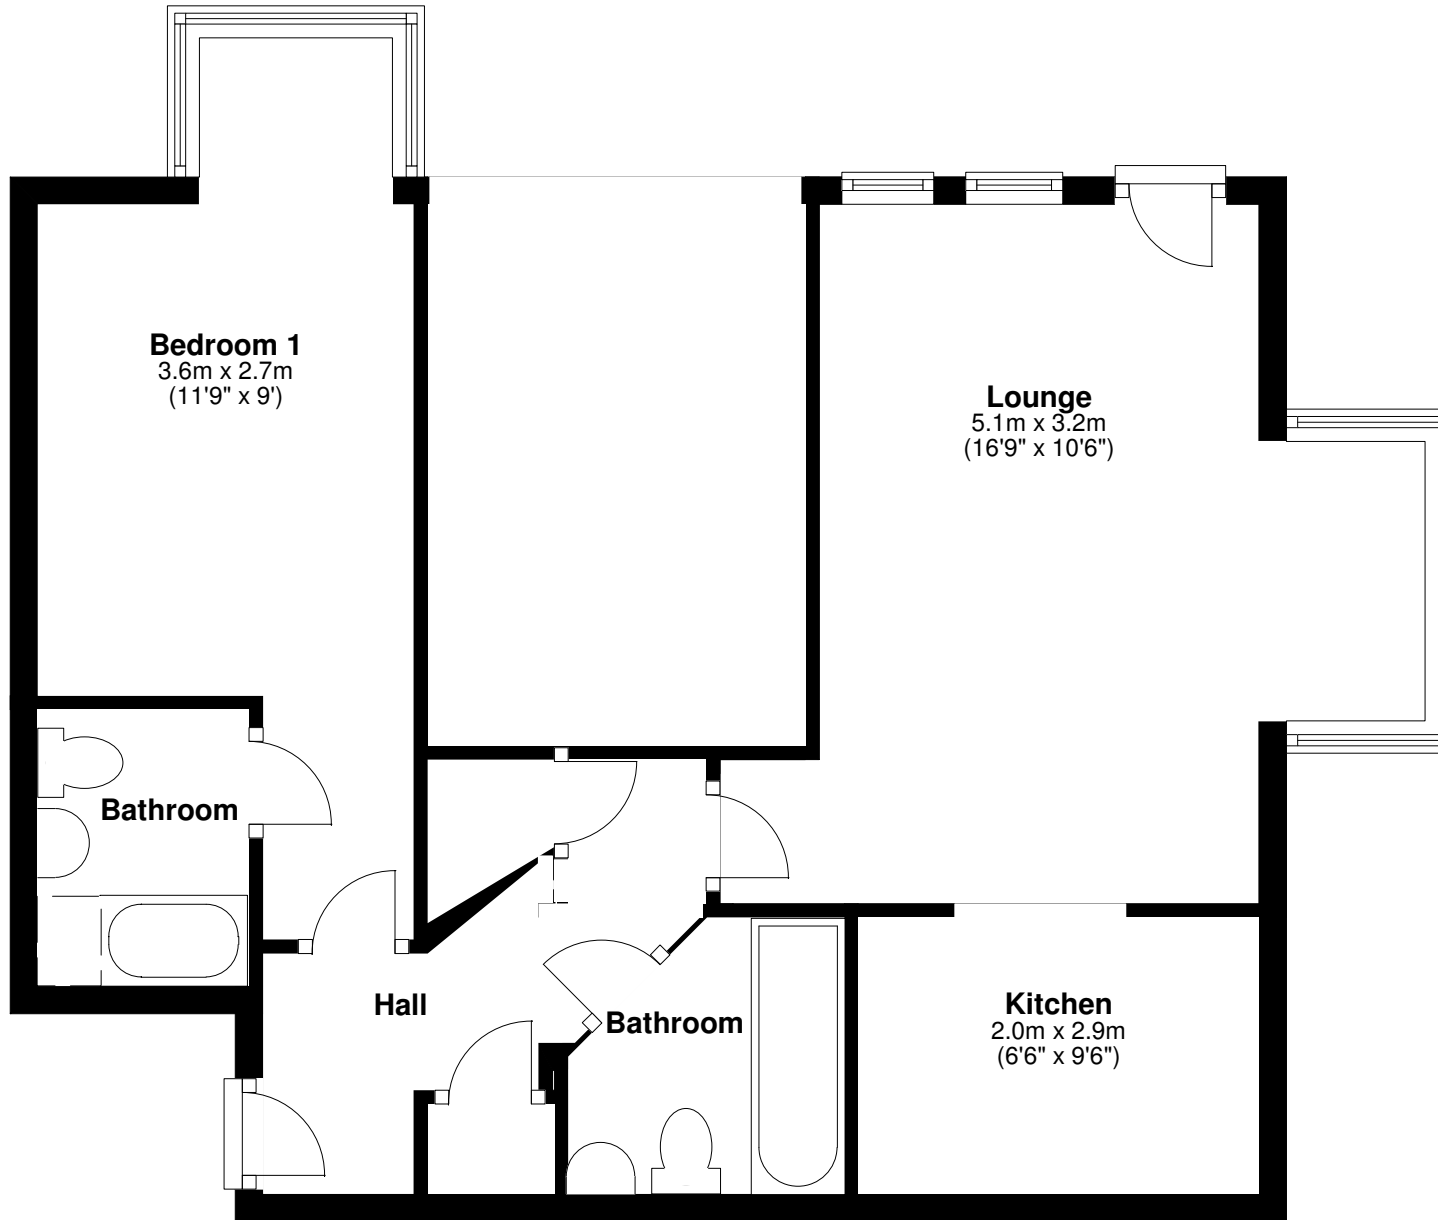

17 Vernon Court, London Road, Ascot, Berkshire, SL5 8DS.

Ground Floor

Total area = 50sqm 535sqft

This floorplan is for guidance, not drawn to scale.
Measurements are to the nearest 0.1m. All
dimensions should be checked before making
any decisions based upon them.
CM DESIGN © 2008-07-24