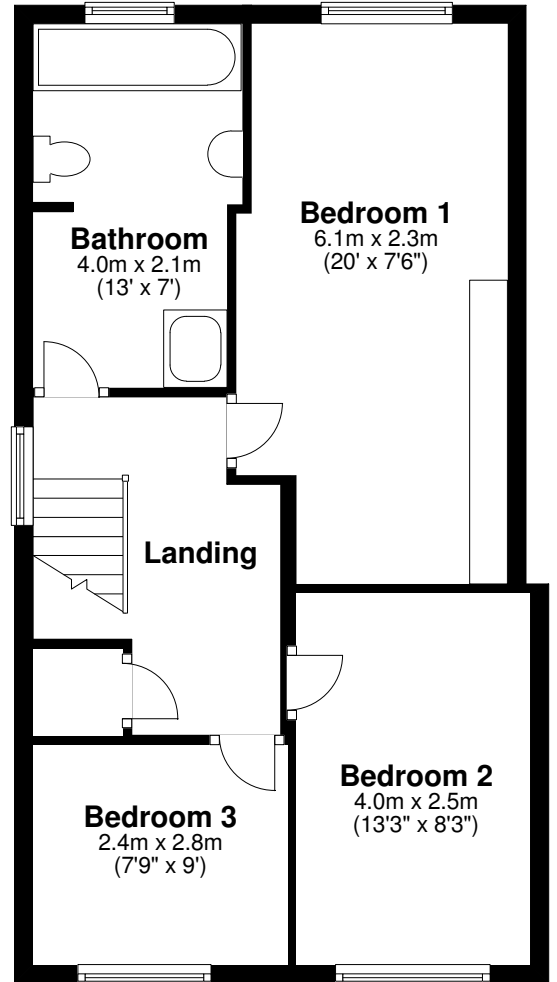

64 Wentworth Way, Ascot, SL5 8HU.

Ground Floor

First Floor

Ground floor = 54sqm 578sqft
First floor = 44sqm 470sqft
Total floor = 98sqm 1048sqft

This floor plan is for guidance, not drawn to scale. Measurements are to the nearest 0.1m.
All dimensions should be checked before making any decisions based upon them.
CM DESIGN © 2008-07-07