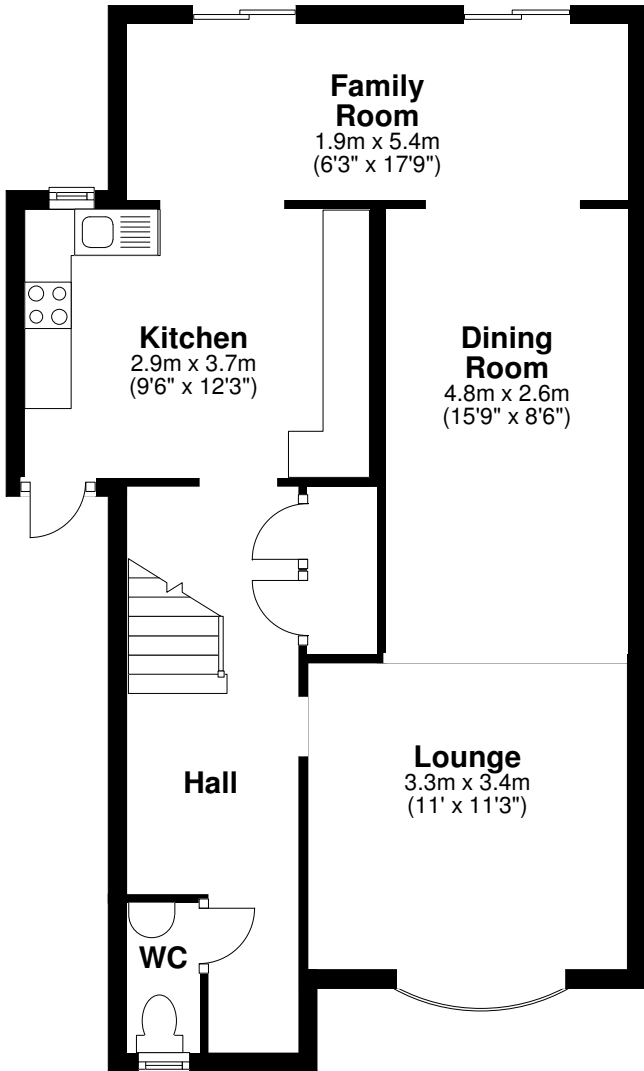

64 Wentworth Way, Ascot, SL5 8HU.

Ground Floor

First Floor

Ground floor = 54sqm 578sqft
First floor = 44sqm 470sqft
Total floor = 98sqm 1048sqft

This floor plan is for guidance, not drawn to scale. Measurements are to the nearest 0.1m.
All dimensions should be checked before making any decisions based upon them.
CM DESIGN © 2008-07-07