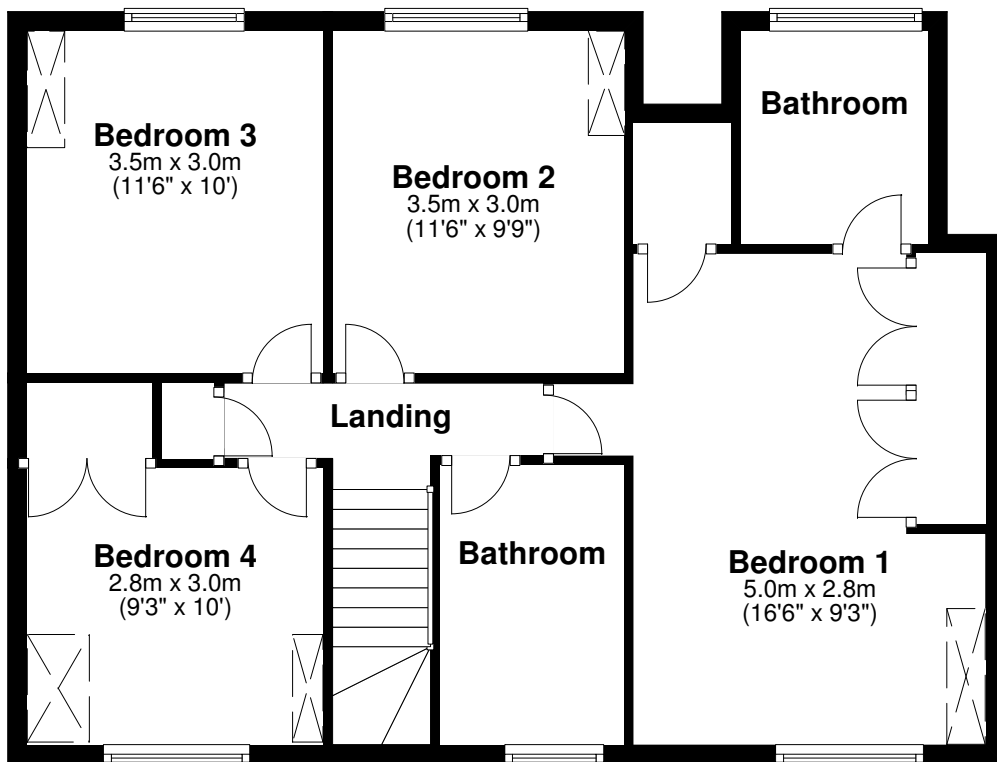

Oak Tree House, Oak Tree Lane, Virginia Water, Surrey, GU25 4JG.

First Floor

Ground Floor

Approximate Total area = 140sqm 1498sqft Excluding garage.

This floor plan is for guidance, not drawn to scale. Measurements are to the nearest 0.1m.

All dimensions should be checked before making any decisions based upon them.

CM DESIGN © 2008-08-11