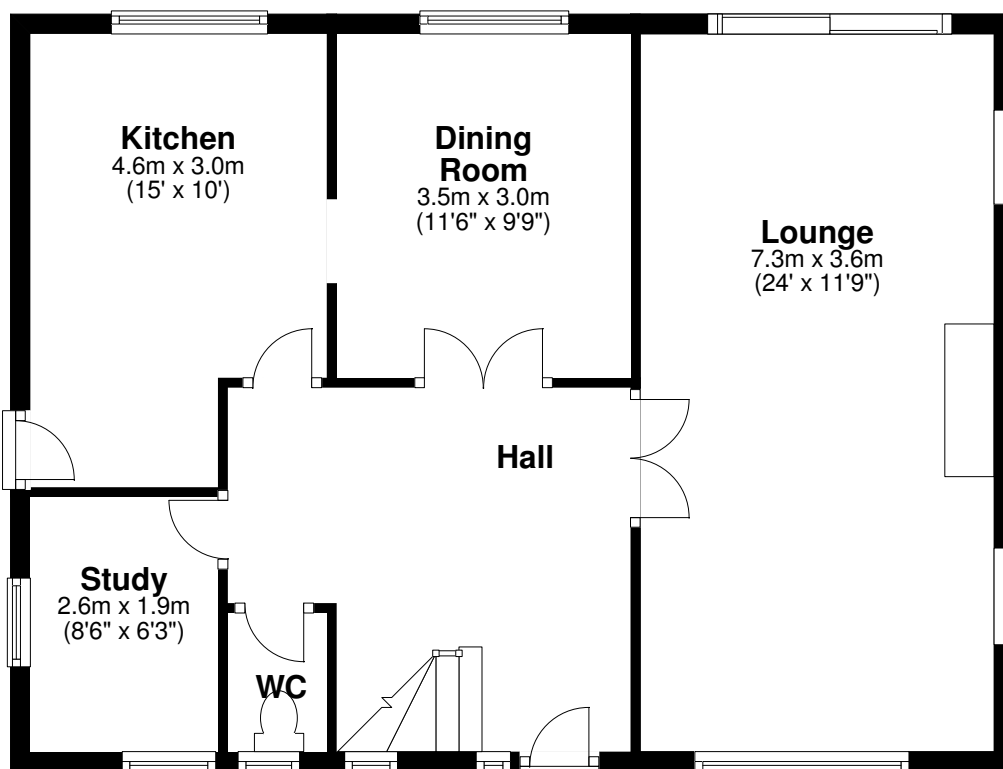

Oak Tree House, Oak Tree Lane, Virginia Water, Surrey, GU25 4JG.

First Floor

Ground Floor

Approximate Total area = 140sqm 1498sqft Excluding garage.

This floor plan is for guidance, not drawn to scale. Measurements are to the nearest 0.1m.

All dimensions should be checked before making any decisions based upon them.

CM DESIGN © 2008-08-11