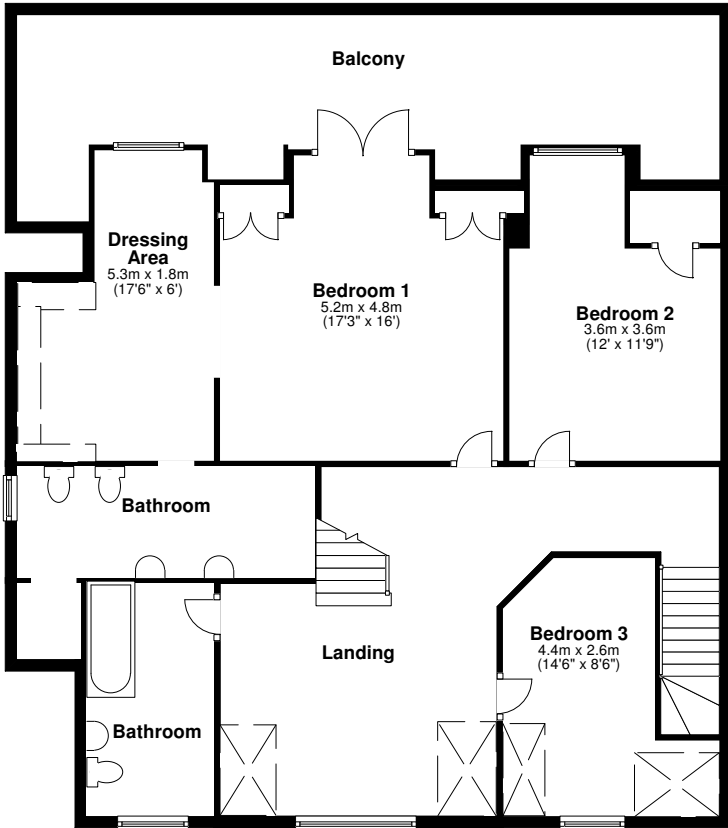

First Floor

**The Thatched Cottage, Knowle Hill,
Virginia Water, Surrey, GU25 4HZ.**

Ground floor area =	156.0sqm	1669sqft
First floor area =	156.0sqm	1669sqft
Second floor area =	48.0sqm	513sqft
Total floor area =	360.0sqm	3851sqft

This floorplan is for guidance, not drawn to scale. Measurements are to the nearest 0.1m. All dimensions should be checked before making any decisions based upon them. Measurements are taken through cupboards/wardrobes to the wall if possible.

CM DESIGN © 2008-06-06

Ground Floor

Second Floor