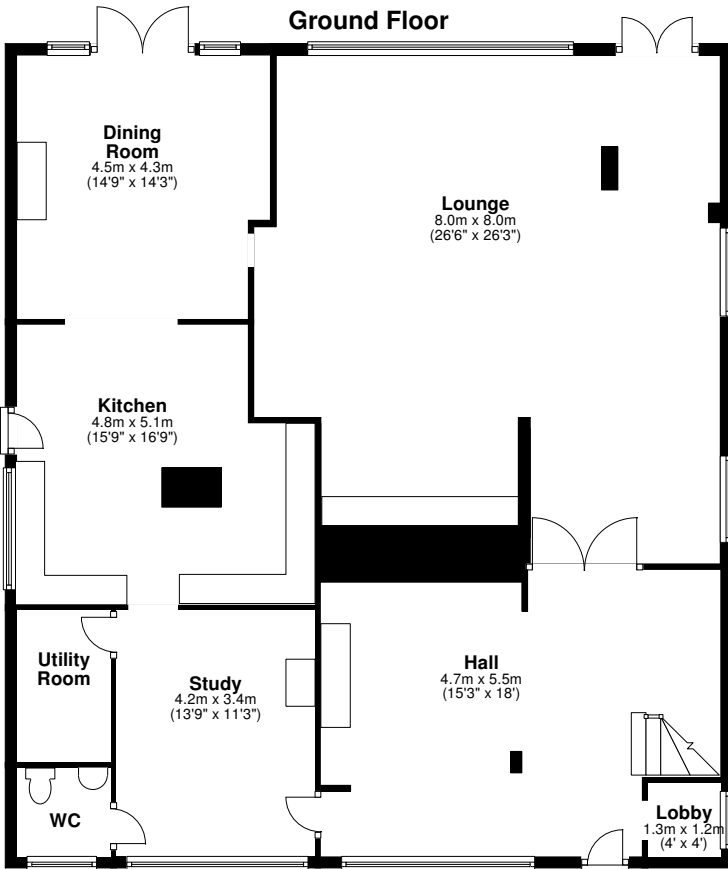

First Floor

**The Thatched Cottage, Knowle Hill,
Virginia Water, Surrey, GU25 4HZ.**

Ground floor area =	156.0sqm	1669sqft
First floor area =	156.0sqm	1669sqft
Second floor area =	48.0sqm	513sqft
Total floor area =	360.0sqm	3851sqft

This floorplan is for guidance, not drawn to scale. Measurements are to the nearest 0.1m. All dimensions should be checked before making any decisions based upon them. Measurements are taken through cupboards/wardrobes to the wall if possible.

CM DESIGN © 2008-06-06

Ground Floor

Second Floor