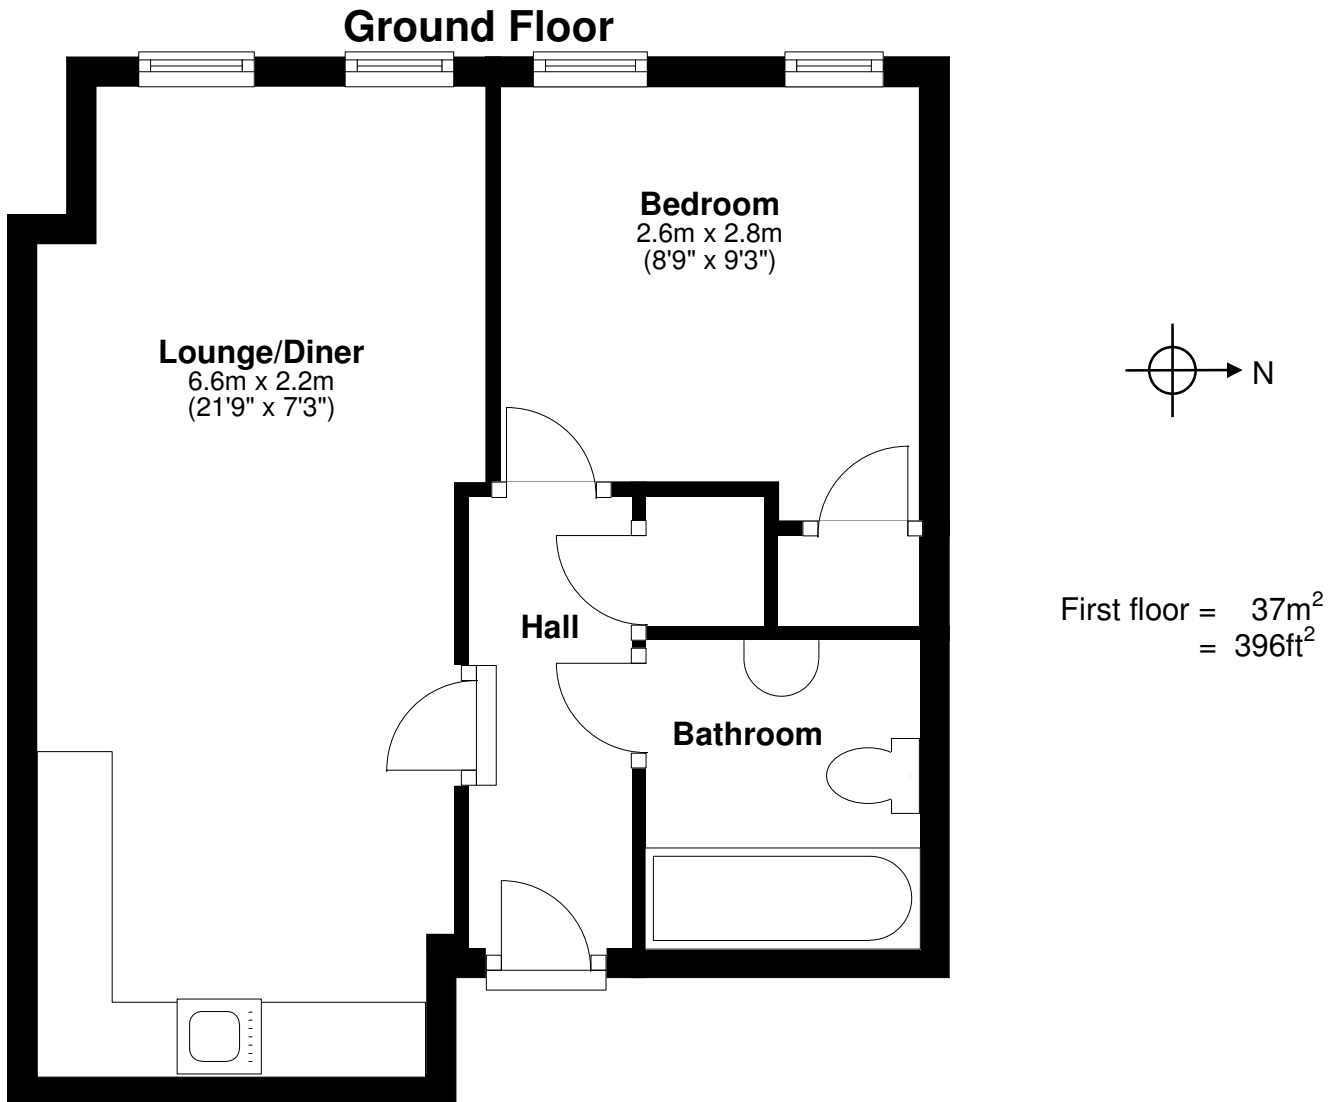

9 The Starting Gate, Ascot, SL5 9DL.

This floor plan is for guidance, not drawn to scale. Measurements are to the nearest 0.1m.
All dimensions should be checked before making any decisions based upon them.
CM DESIGN © 2005-09-18