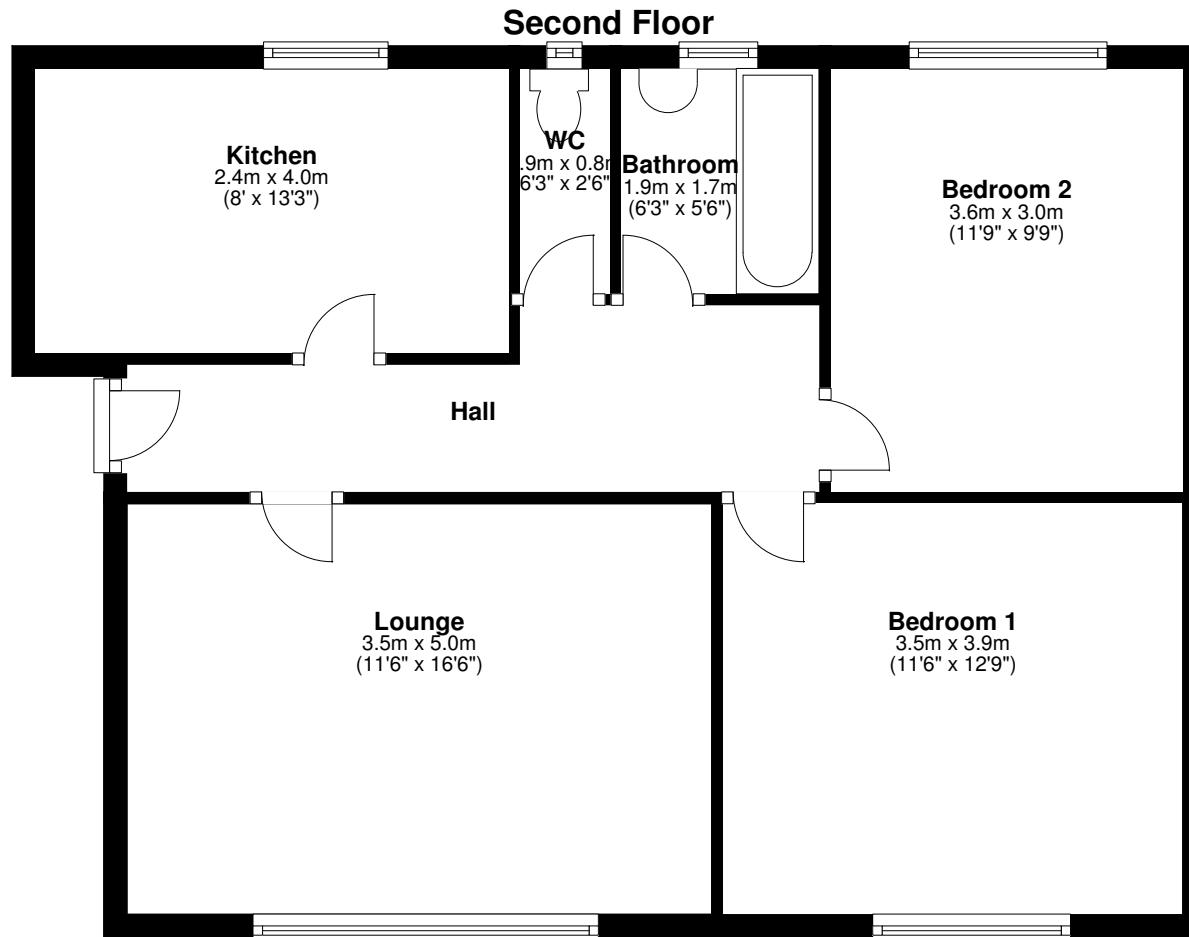

12 Trotsworth Court, Christchurch Road, Virginia Water, Surrey, GU25 4AG.

Approximate floor area = 62.0m² 663ft²

This floor plan is for guidance, not drawn to scale. Measurements are to the nearest 0.1m.
All dimensions should be checked before making any decisions based upon them. Measurements are taken through cupboards/wardrobes to the wall if possible.
CM DESIGN © 2007-05-02