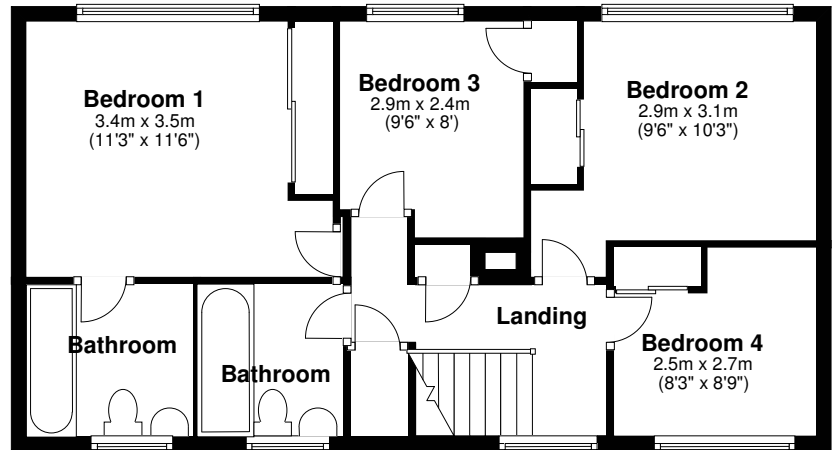

10 Huntsmans Meadow, Ascot, Berkshire, SL5 7PF.

First Floor

Ground Floor

This floorplan is for guidance, not drawn to scale. Measurements are to the nearest 0.1m.
All dimensions should be checked before making any decisions based upon them.

CM DESIGN © 2008-01-30

Total approximate floor area: 165sqm / 1765sqft