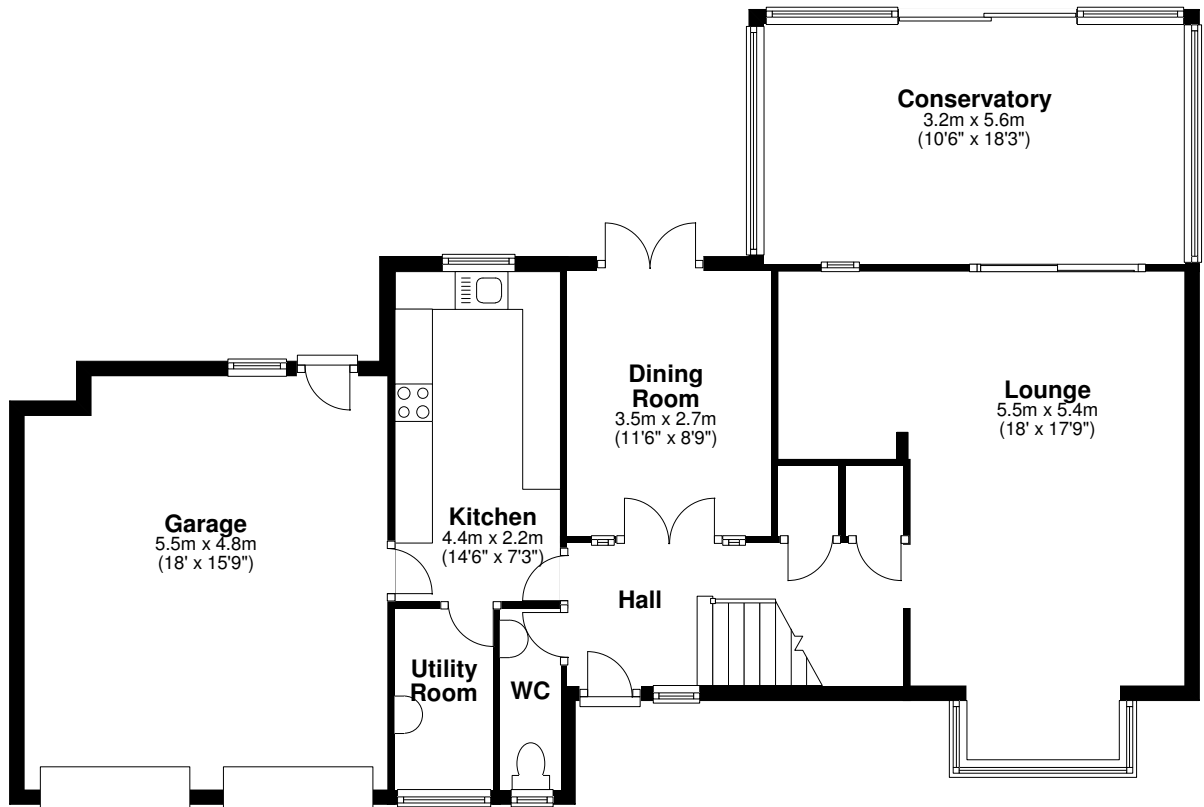

10 Huntsmans Meadow, Ascot, Berkshire, SL5 7PF.

First Floor

Ground Floor

This floorplan is for guidance, not drawn to scale. Measurements are to the nearest 0.1m.
All dimensions should be checked before making any decisions based upon them.

CM DESIGN © 2008-01-30

Total approximate floor area: 165sqm / 1765sqft