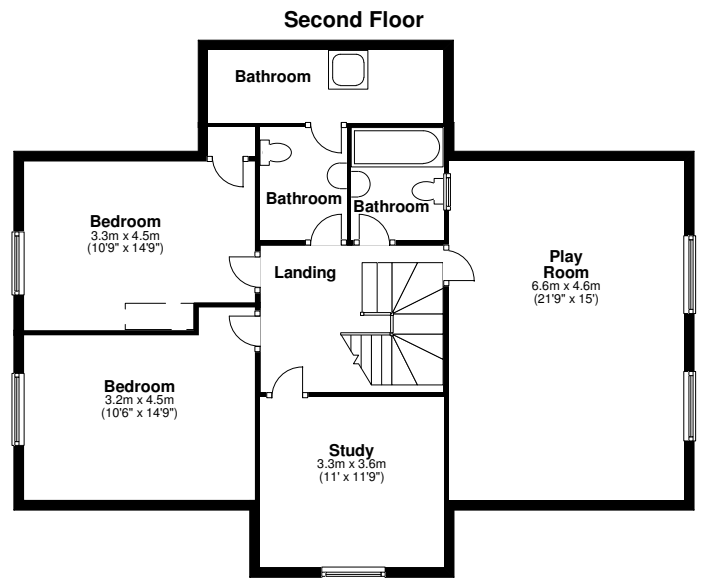

Ground floor area:
 163.0sqm 1,744sqft
 First floor area:
 126.0sqm 1,348sqft
 Second floor area:
 98.0sqm 1,048sqft
 Total floor area:
 387.0sqm 4,140sqft

Carr's Lettings
www.carrslettings.com
 01344 842 876

Ref 55, Tite Hill, Englefield Green, TW20.

This floorplan is for guidance, not drawn to scale. Measurements are to the nearest 0.1m.
 All dimensions should be checked before making any decisions based upon them