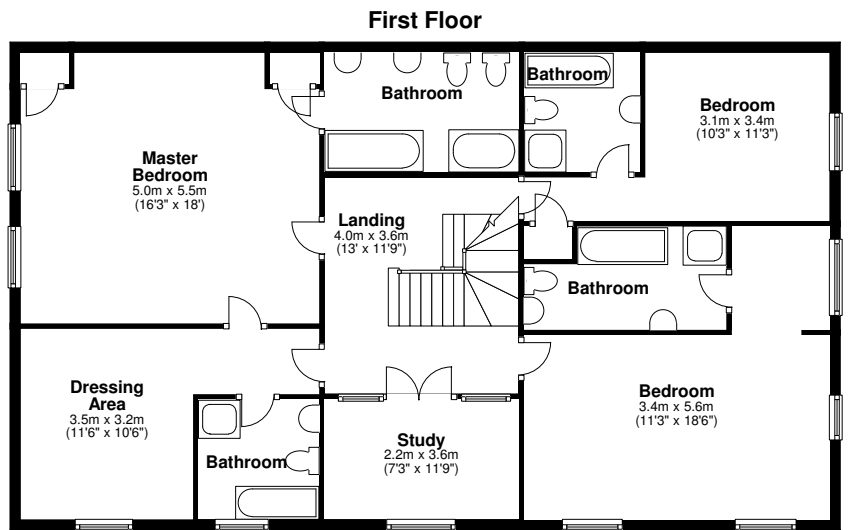

Ground floor area:
 163.0sqm 1,744sqft
 First floor area:
 126.0sqm 1,348sqft
 Second floor area:
 98.0sqm 1,048sqft
 Total floor area:
 387.0sqm 4,140sqft

Carr's Lettings
www.carrslettings.com
 01344 842 876

Ref 55, Tite Hill, Englefield Green, TW20.

This floorplan is for guidance, not drawn to scale. Measurements are to the nearest 0.1m.
 All dimensions should be checked before making any decisions based upon them