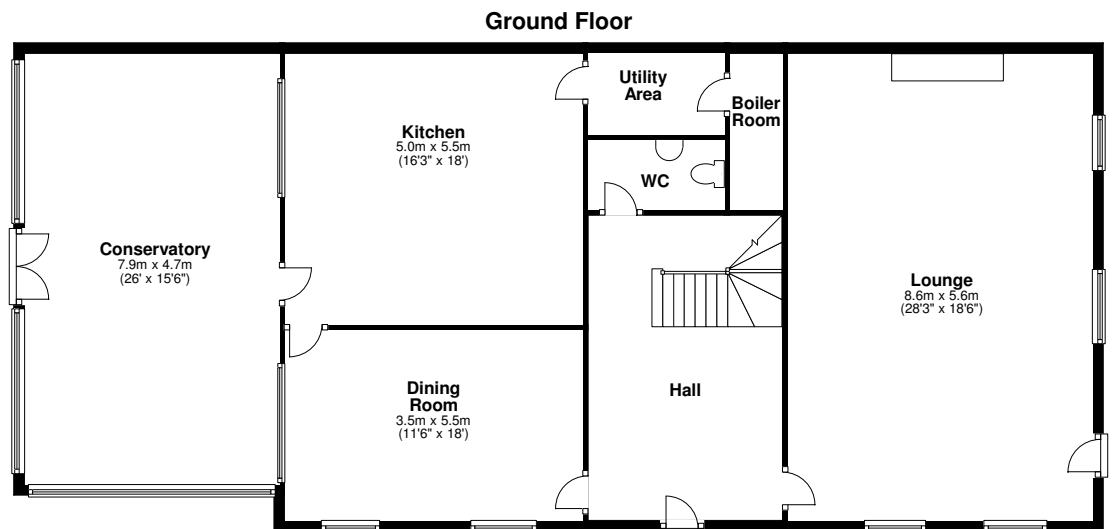

Ground floor area:
 163.0sqm 1,744sqft
 First floor area:
 126.0sqm 1,348sqft
 Second floor area:
 98.0sqm 1,048sqft
 Total floor area:
 387.0sqm 4,140sqft

Carr's Lettings
www.carrslettings.com
 01344 842 876

Ref 55, Tite Hill, Englefield Green, TW20.

This floorplan is for guidance, not drawn to scale. Measurements are to the nearest 0.1m.
 All dimensions should be checked before making any decisions based upon them