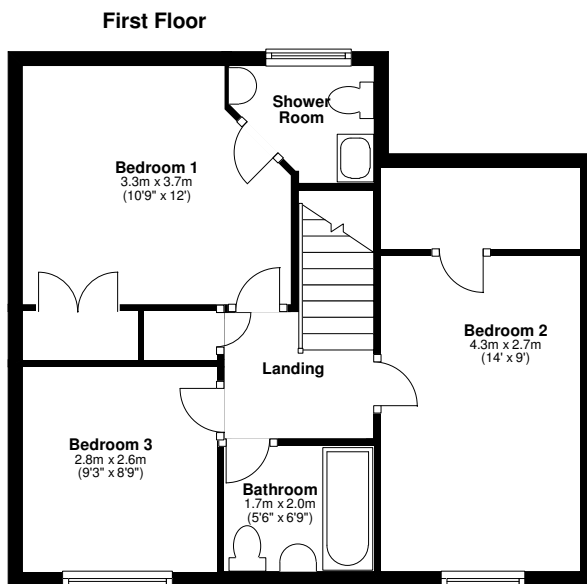

2 Aldridge Park, Chavey Down, RG42 7NU.

Ground floor = 31.3m² 339ft²
 First floor = 42.6m² 494ft²
 Total floor = 73.9m² 1172ft²

This floor plan is for guidance, not drawn to scale. Measurements are to the nearest 0.1m. All dimensions should be checked before making any decisions based upon them. Measurements are taken through cupboards/wardrobes to the wall if possible.