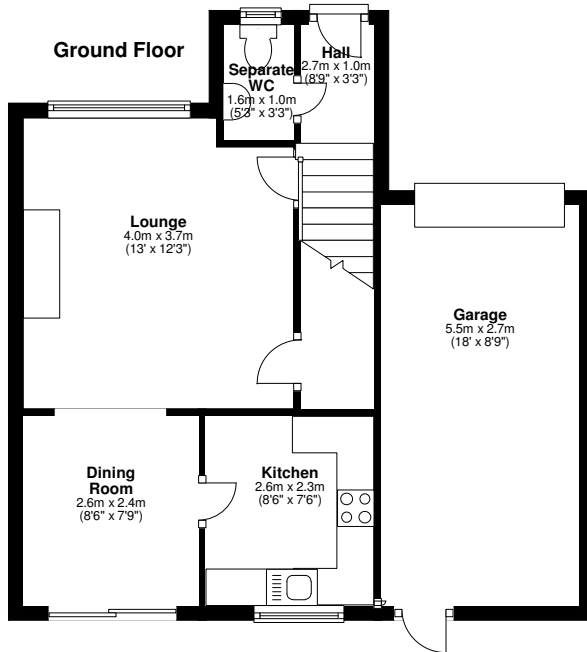

2 Aldridge Park, Chavey Down, RG42 7NU.

Ground floor = 31.3m² 339ft²
 First floor = 42.6m² 494ft²
 Total floor = 73.9m² 1172ft²

This floor plan is for guidance, not drawn to scale. Measurements are to the nearest 0.1m. All dimensions should be checked before making any decisions based upon them. Measurements are taken through cupboards/wardrobes to the wall if possible.