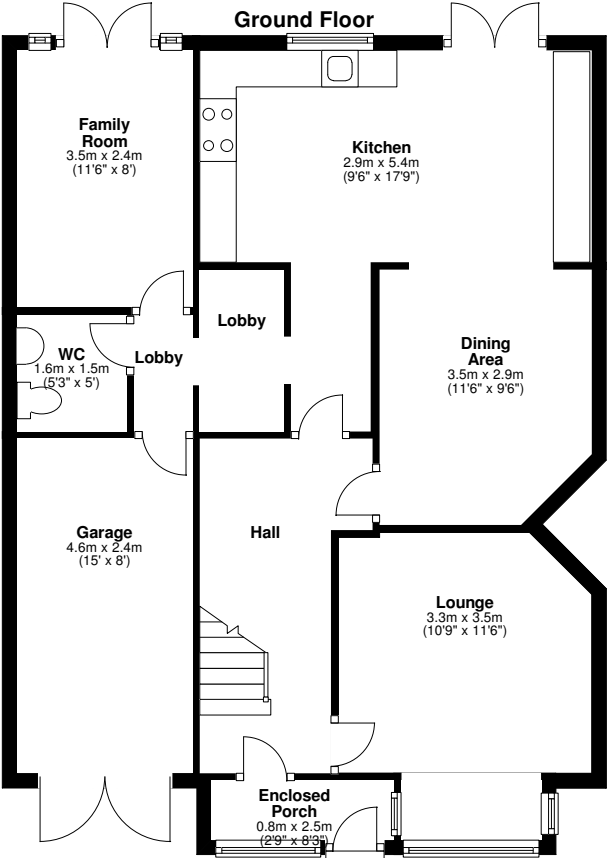

Fern Cottage, Fernbank Road, Ascot, SL5 8JU.

First Floor

Ground floor = 75.0m² 787ft²
 First floor = 60.0m² 642ft²
 Total floor = 135.0m² 1444ft²

Ground Floor

This floor plan is for guidance, not drawn to scale. Measurements are to the nearest 0.1m.

All dimensions should be checked before making any decisions based upon them. Measurements are taken through cupboards/wardrobes to the wall if possible.