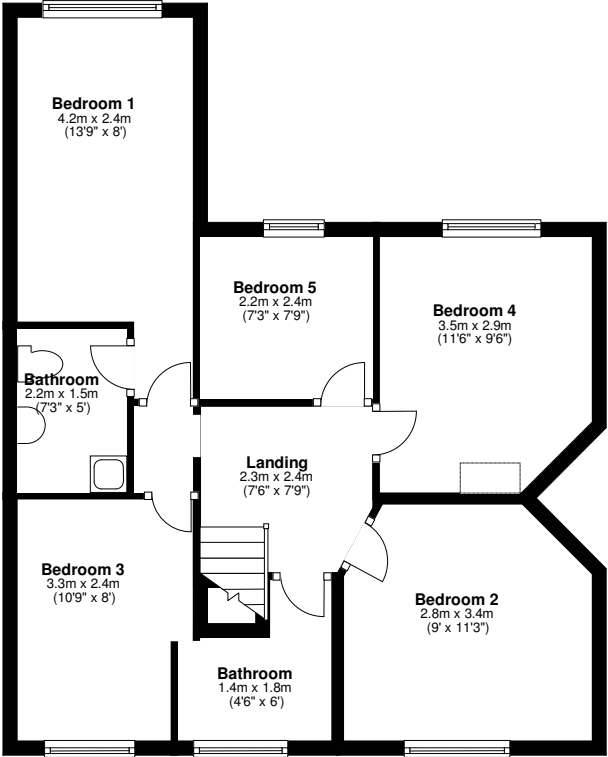

Fern Cottage, Fernbank Road, Ascot, SL5 8JU.

First Floor

Ground floor = 75.0m² 787ft²
 First floor = 60.0m² 642ft²
 Total floor = 135.0m² 1444ft²

Ground Floor

This floor plan is for guidance, not drawn to scale. Measurements are to the nearest 0.1m.

All dimensions should be checked before making any decisions based upon them. Measurements are taken through cupboards/wardrobes to the wall if possible.