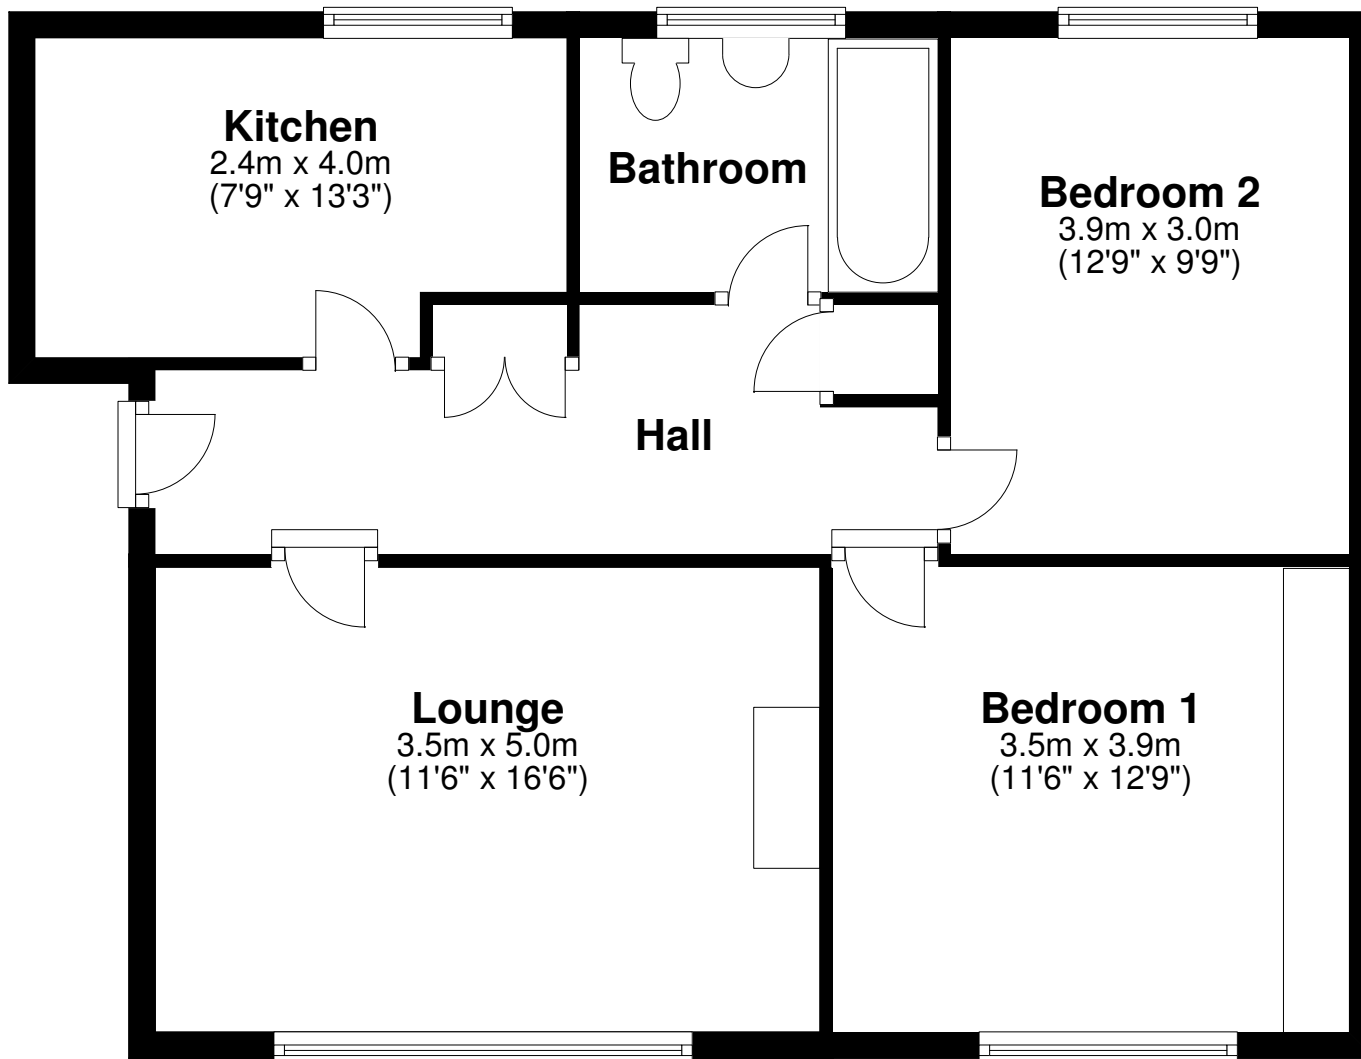

14 Trotsworth Court, Christchurch Road, Virginia Water, Surrey, GU25 4AG.

Ground Floor

Approximate floor area = 62.0m² 663ft²

This floor plan is for guidance, not drawn to scale. Measurements are to the nearest 0.1m.
All dimensions should be checked before making any decisions based upon them. Measurements are taken through cupboards/wardrobes to the wall if possible.
CM DESIGN © 2008-03-28