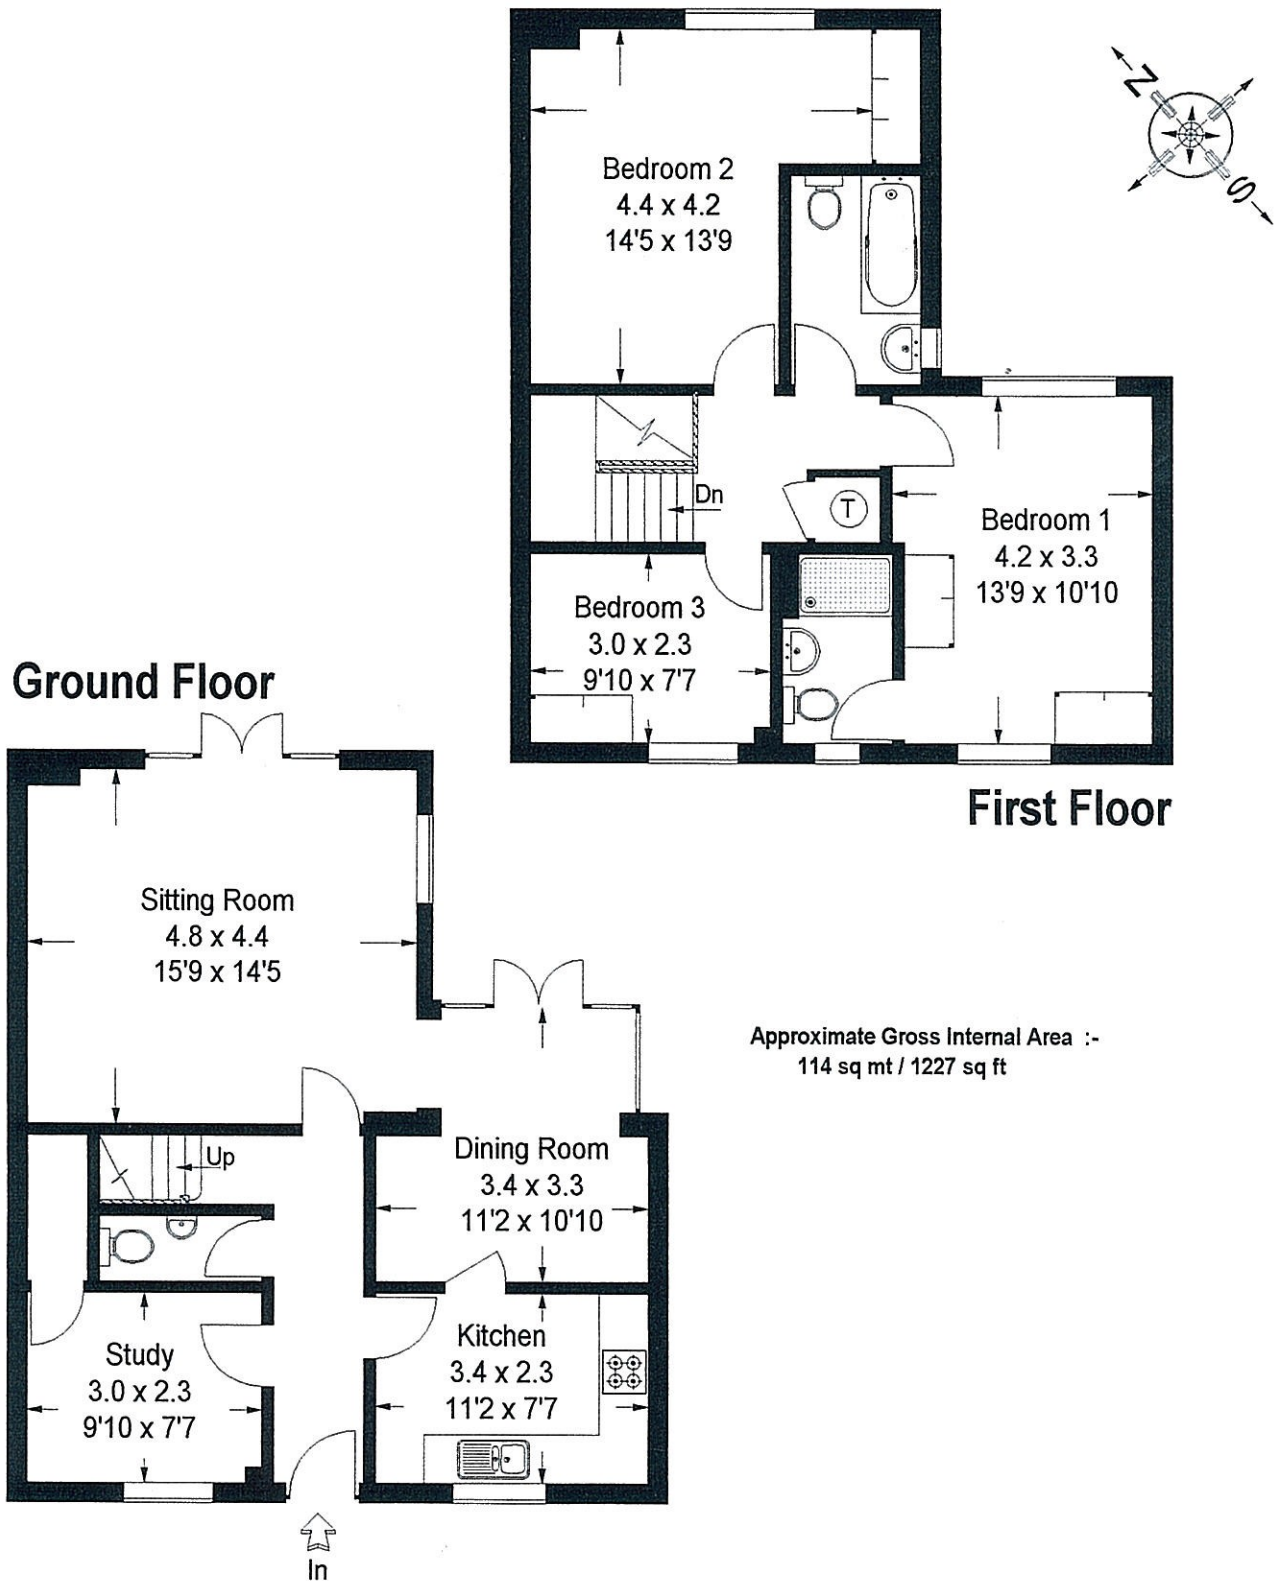

London Road, Sunninghill, Surrey

FLOOR PLANS © 2003

01483 755510 Ref A9006/AG

Disclaimer:

This plan is for layout guidance only. Not drawn to scale, unless stated. Measured & drawn to the nearest 10cm / 3". Whilst every care is taken in the preparation of this plan, please check all dimensions shapes & compass bearings before making any decisions reliant upon them. All room dimensions taken through cupboard/wardrobes to structural walls where possible or to where indicated by arrow heads