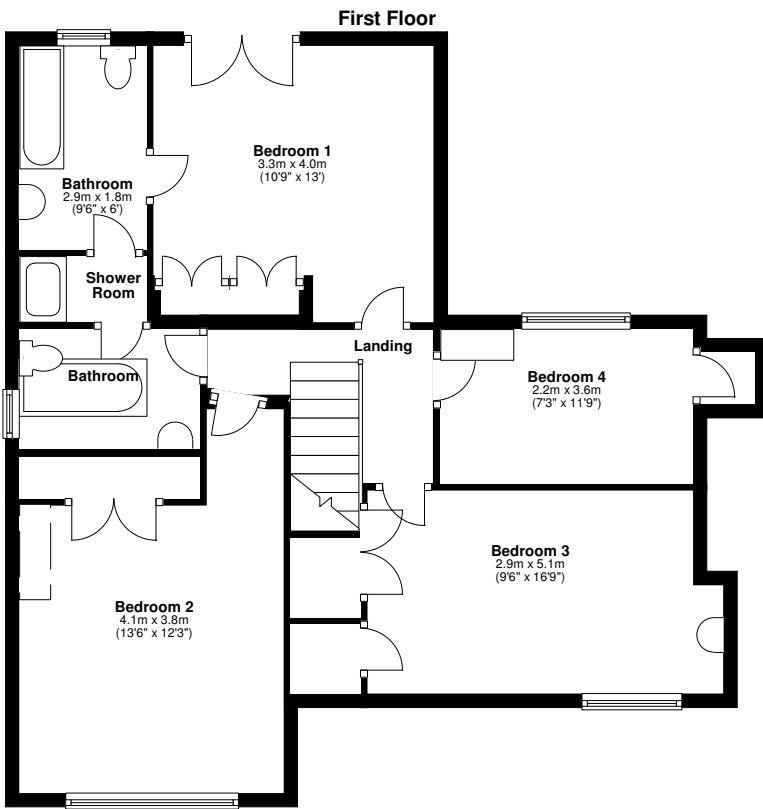

Ref 207, Nun's Walk, Virginia Water, Surrey, GU25 4RT.

Ground floor area = 117.0m² 1,252ft²
 First floor area = 80.0m² 856ft²
 Total floor area = 197.0m² 2,108ft²

Carr's Lettings
www.carrslettings.com

This floorplan is for guidance, not drawn to scale.
 Measurements are to the nearest 0.1m.
 All dimensions should be checked before making any
 decisions based upon them. Measurements are taken
 through cupboards/wardrobes to the wall if possible.
 CM DESIGN © 2006-08-04