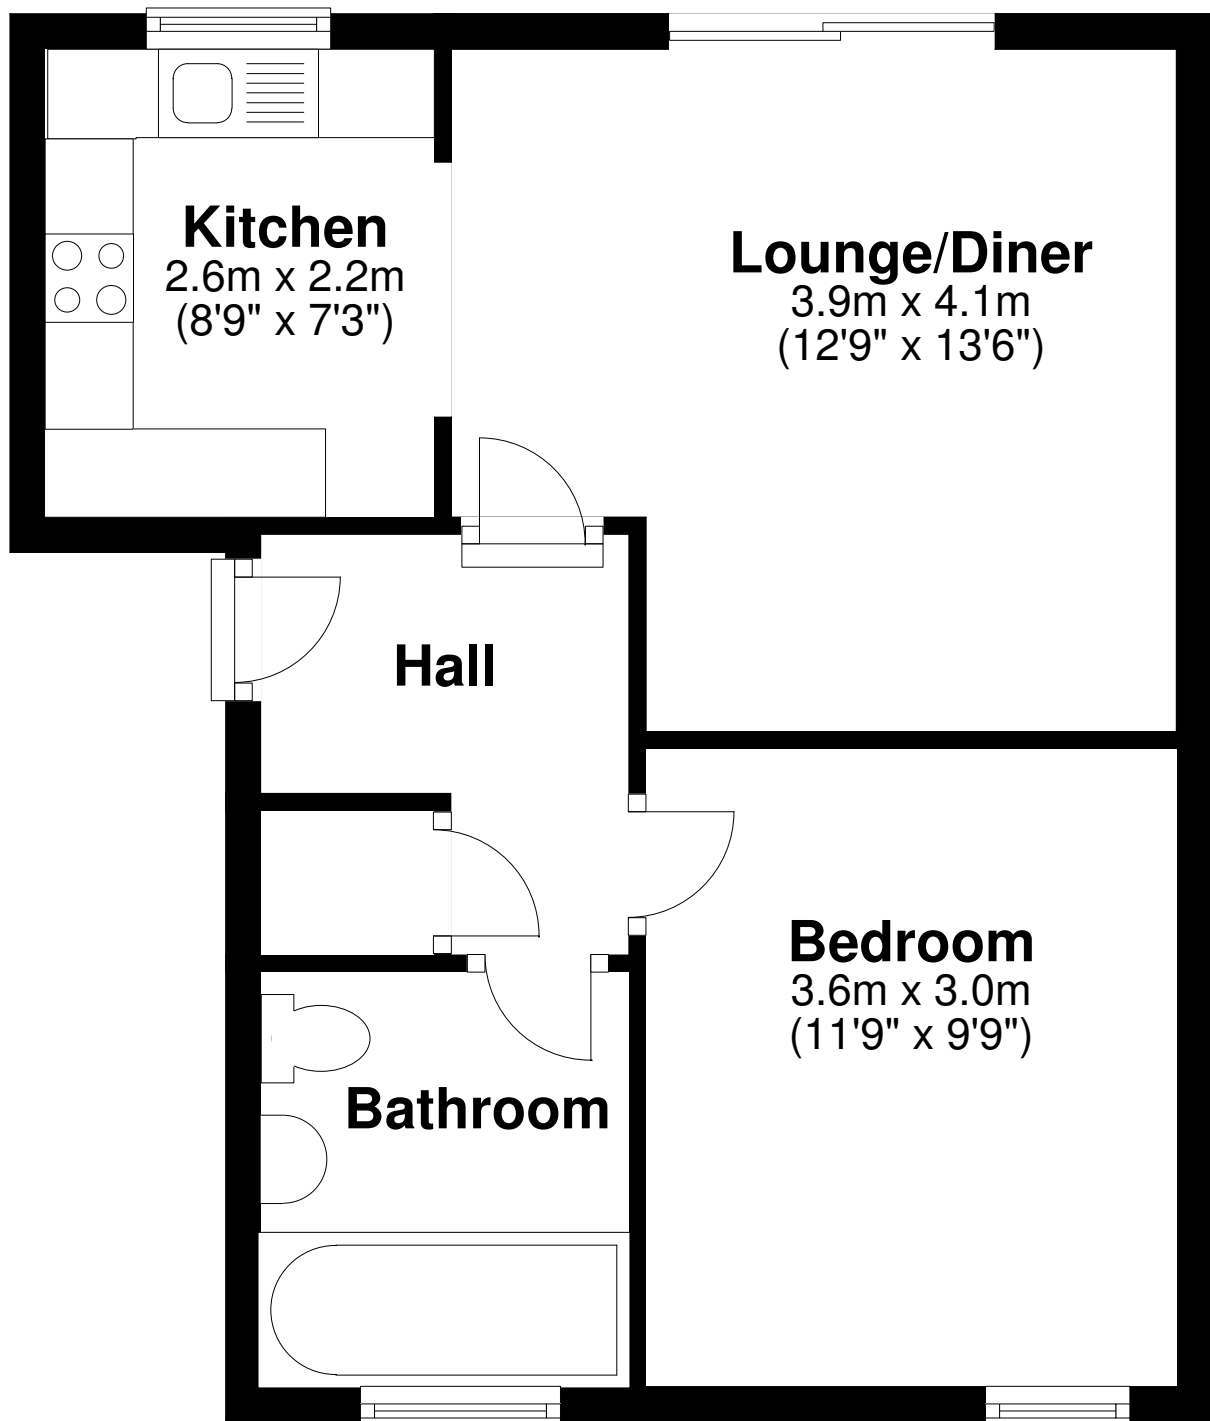

Ref 158, Trumpsgreen Road, Virginia Water, GU25 4AZ.

Ground Floor

Carrs Lettings – www.carrslettings.com – 013 44 842 876

Approximate floor area = 42.0sqm 450sqft

This floorplan is for guidance, not drawn to scale. Measurements are to the nearest 0.1m.
All dimensions should be checked before making any decisions based upon them.