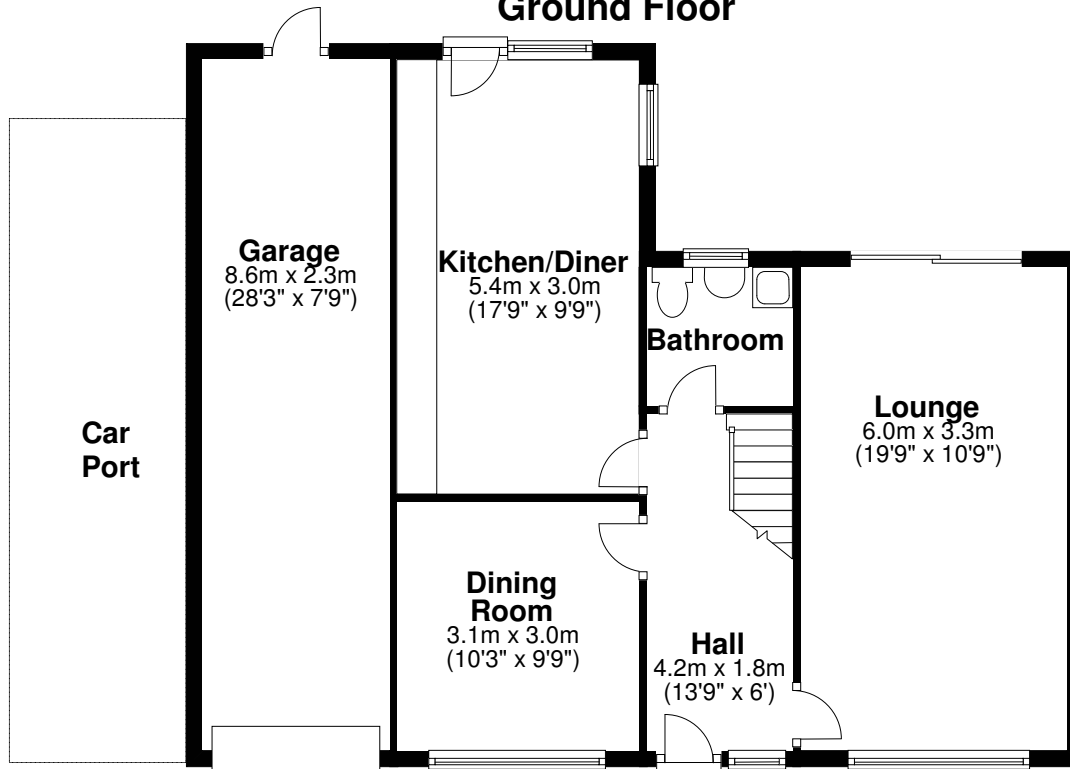

### First Floor

Ground floor area = 75.0m<sup>2</sup> 802ft<sup>2</sup>  
 First floor area = 49.0m<sup>2</sup> 524ft<sup>2</sup>  
 Total floor area = 124.0m<sup>2</sup> 1326ft<sup>2</sup>

This floorplan is for guidance, not drawn to scale. Measurements are to the nearest 0.1m.  
 All dimensions should be checked before making any decisions based upon them.  
 Measurements are taken through cupboards/wardrobes to the wall if possible.  
 CM DESIGN © 2005-10-10

### Ground Floor