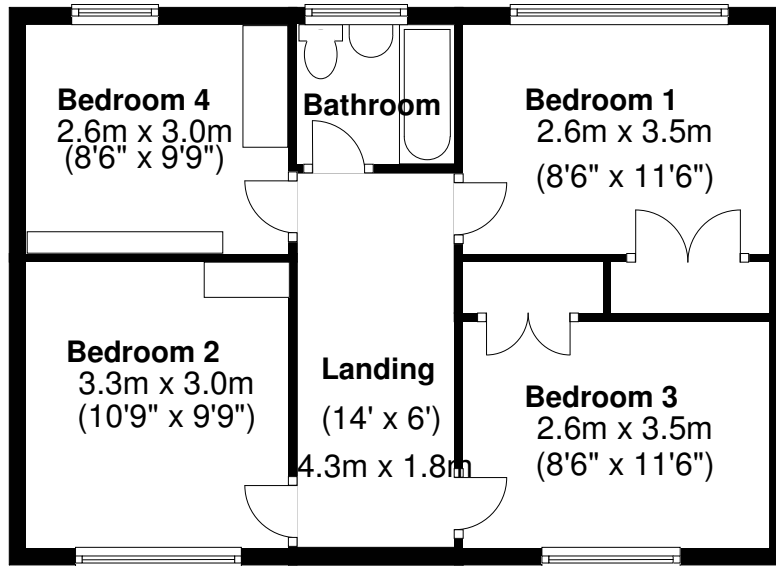

### First Floor

Ground floor area = 75.0m<sup>2</sup> 802ft<sup>2</sup>  
 First floor area = 49.0m<sup>2</sup> 524ft<sup>2</sup>  
 Total floor area = 124.0m<sup>2</sup> 1326ft<sup>2</sup>

This floorplan is for guidance, not drawn to scale. Measurements are to the nearest 0.1m.  
 All dimensions should be checked before making any decisions based upon them.  
 Measurements are taken through cupboards/wardrobes to the wall if possible.  
 CM DESIGN © 2005-10-10

### Ground Floor