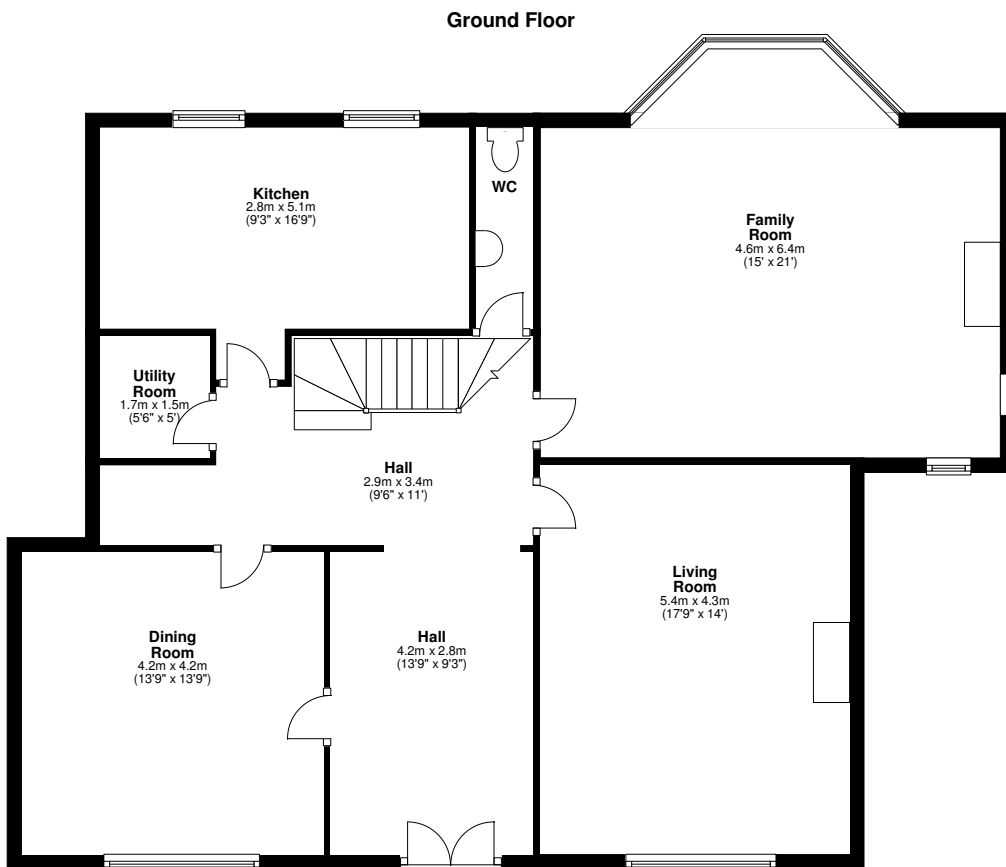

Titness Lodge, London Road, Sunninghill, SL5 0PP.

Ground floor area =
91.0m² 973ft²
First floor area =
91.0m² 973ft²
Total floor area =
182.0m² 1947ft²

This floorplan is for guidance, not drawn to scale. Measurements are to the nearest 0.1m.

All dimensions should be checked before making any decisions based upon them. Measurements are taken through cupboards/wardrobes to the wall if possible.