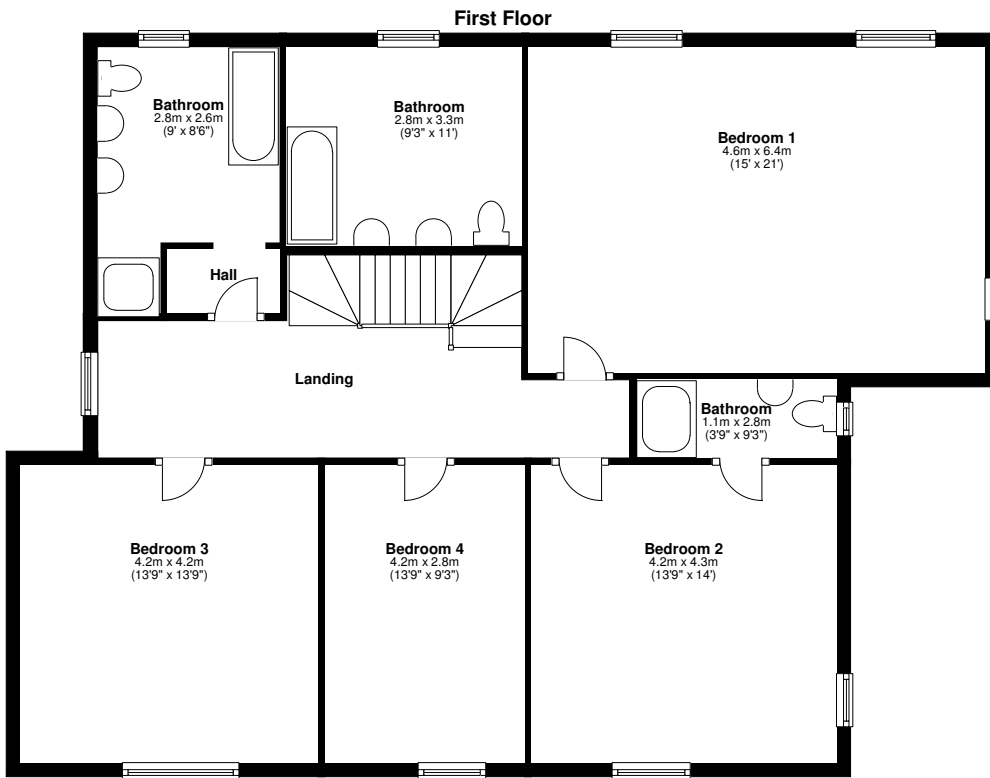

Titness Lodge, London Road, Sunninghill, SL5 0PP.

Ground floor area =
91.0m² 973ft²
First floor area =
91.0m² 973ft²
Total floor area =
182.0m² 1947ft²

This floorplan is for guidance, not drawn to scale. Measurements are to the nearest 0.1m.

All dimensions should be checked before making any decisions based upon them. Measurements are taken through cupboards/wardrobes to the wall if possible.