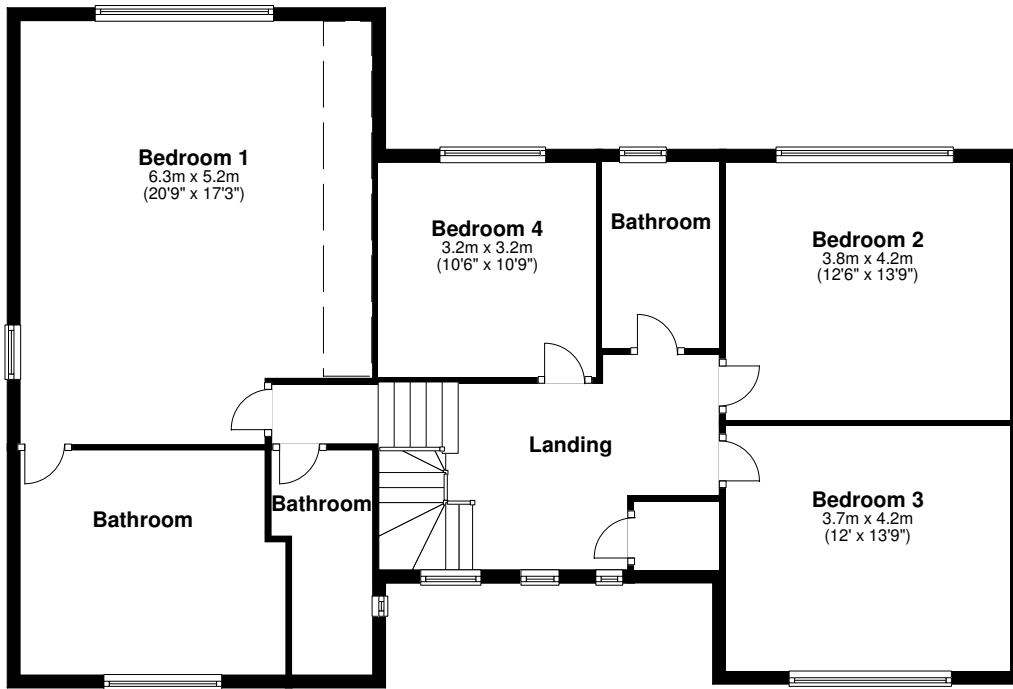

First Floor

Ground Floor

Ground floor area = **165.0sqm** **1765sqft**
 First floor area = **118.0sqm** **1263sqft**
 Total floor area = **283.0sqm** **3028sqft**

This floorplan is for guidance, not drawn to scale. Measurements are to the nearest 0.1m. All dimensions should be checked before making any decisions based upon them.
 CM DESIGN © 2009-12-03

Ref 117, Kingswood Rise, Englefield Green, TW20 0NG.