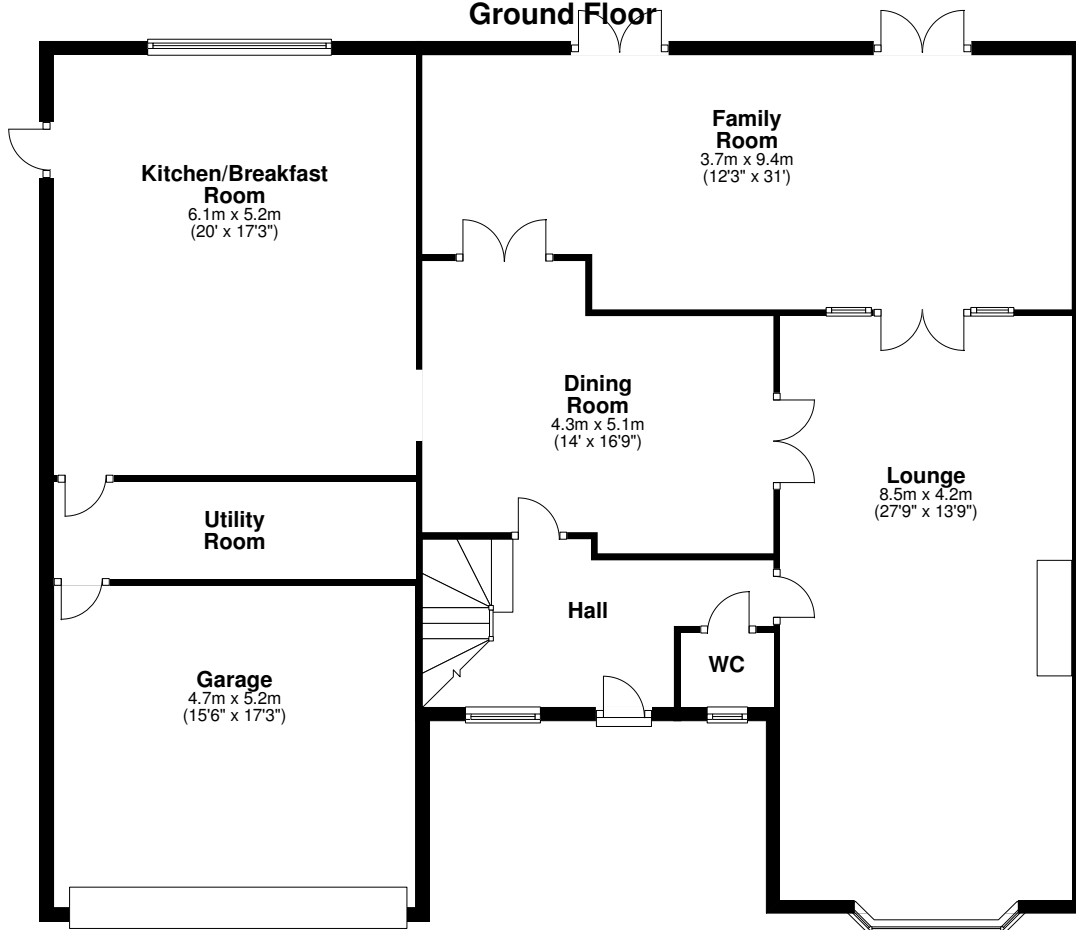

First Floor

Ground Floor

Ground floor area = **165.0sqm** **1765sqft**
 First floor area = **118.0sqm** **1263sqft**
 Total floor area = **283.0sqm** **3028sqft**

This floorplan is for guidance, not drawn to scale. Measurements are to the nearest 0.1m. All dimensions should be checked before making any decisions based upon them.
 CM DESIGN © 2009-12-03

Ref 117, Kingswood Rise, Englefield Green, TW20 0NG.